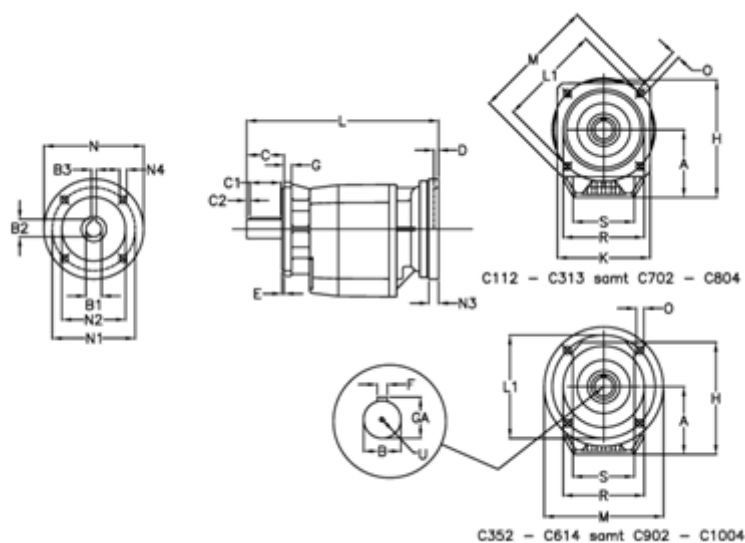

Article number: 40600836472420

Description: Helical gearbox
C804F-364,7-P63B5

Measures

A = 247.0	D = 4.0	L1 = 350	R = 320
B = 80	E = 5	M = 400	S = 300
B1 = 11	F = 22	N = 140	U = M20x42
B2 = 12.8	G = 20	N1 = 115	
B3 = 4	GA = 85.0	N2 = 95	
C = 140	H = 422.0	N3 = 0	
C1 = 110	K = 350	N4 = M8x19	
C2 = 15	L = 576.5	O = 18.0	